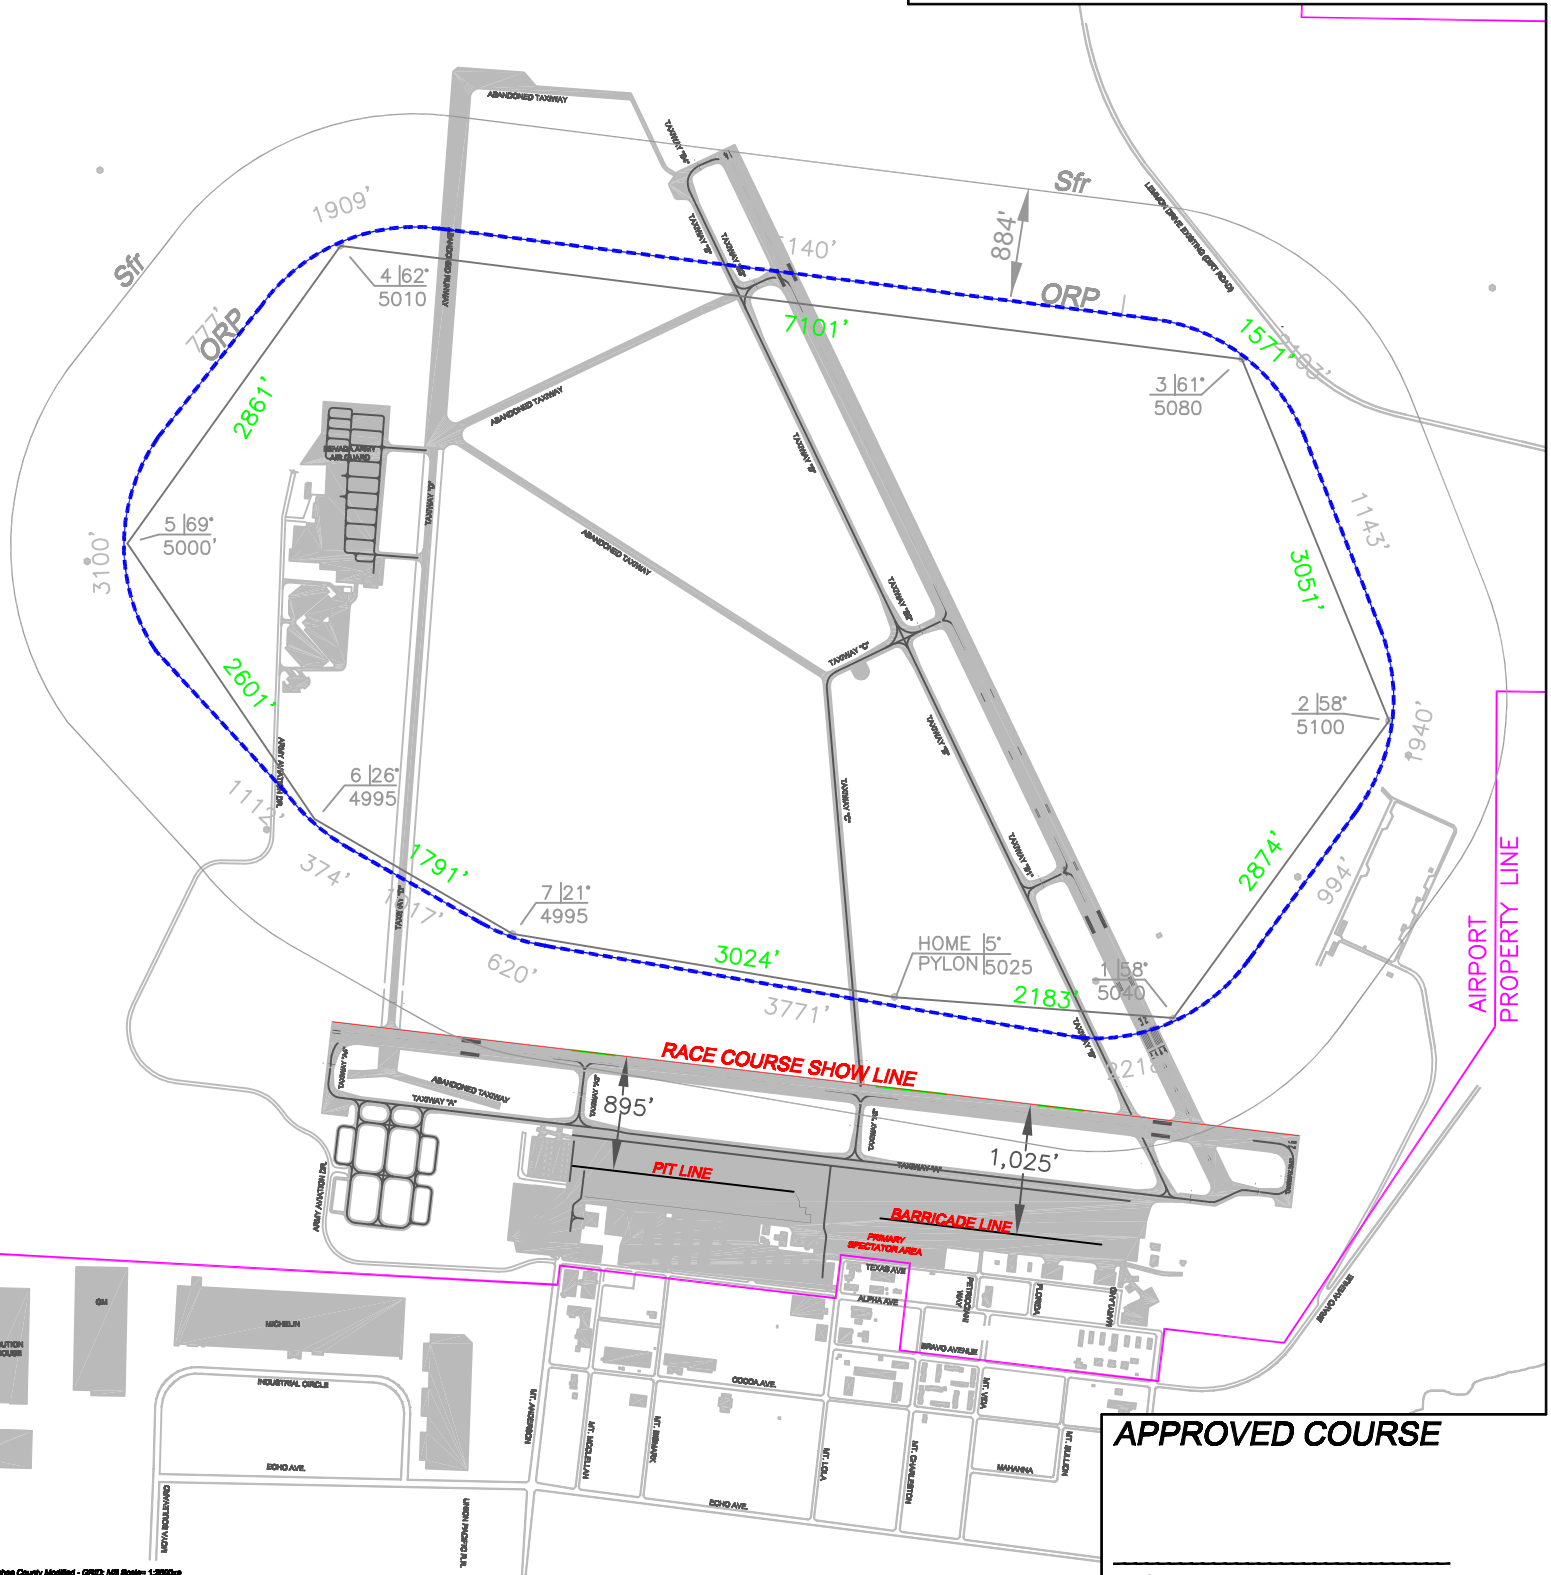

T6

Speed: 250 mph

G Force: 3.0

Lap Distance: 4.8257 miles

Min Altitude: 50' agl.

Max Altitude: 250' agl.

APPROVED COURSE

NCAR CLASS RACE COURSES

STERILE AREA

RENO

Scale
1" = 2,000'

OUTER COURSE
JET, UNLIMITED, SPORT
GOLD, & START LAP

STERILE AREA

MIDDLE COURSE
SPORT

	SPEED (MPH)	FORCE (g's)	ALTITUDE		LAP (minutes)
			min (feet - avg.)	max	
FORMULA ONE	250	3.0	50	250	3.1193
BIPLANE	275	3.0	50	250	3.1193
T6	250	3.0	50	250	4.8257
SPORT MEDALLION	275	3.0	50	250	4.8257
SPORT	375	3.0	50	250	7.7757
SPORT GOLD	425	4.0	50	250	7.9107
SPORT SLALOM	275	3.0	50	250	N=5,207" S=5,309"
UNLIMITED BRONZE	350	4.0	50	400	7.9107
UNLIMITED SILVER	425	4.0	50	325	7.9107
UNLIMITED GOLD	500	4.0	50	250	7.9107
JET	825	5.0	50	250	7.9107

GUIDE

T6
SPORT MEDALLION

BIPLANE

FORMULA ONE

HOME
PYLON

RACE COURSE SHOW LINE

RACE START

RACE COURSE SHOW LINE

PIT LINE