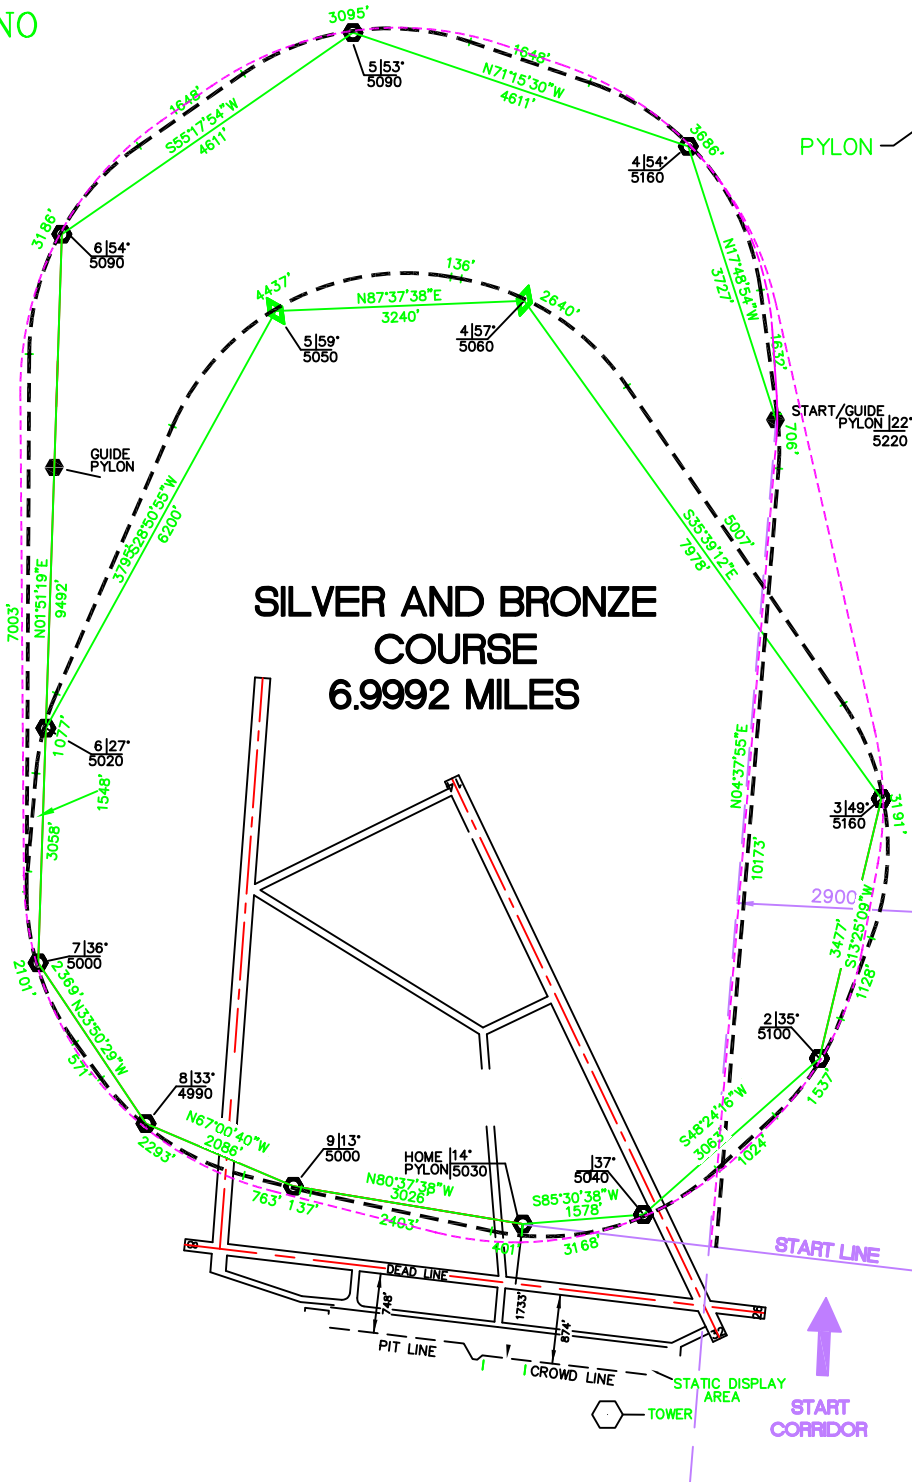

START LAPS

GOLD = 7.8770 MI.
SILVER & BRONZE = 7.8496 MI.

DEAD LINE

DEAD LINE

DATED 7/18/11 TJG/MEG
airrace 2008 sport.dwg