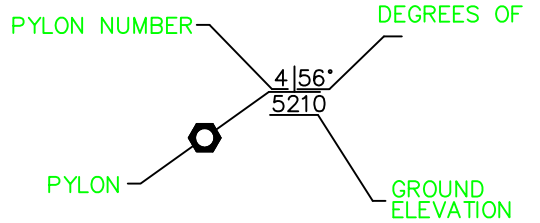

# ALL SPORT COURSES

## CRITERIA

GOLD = 425 MPH • 3.0 G's = 8.3742 MI.  
 SILVER AND BRONZE = 375 MPH • 3.0 G's = 6.9992 MI.

### GOLD COURSE 8.3742 MILES