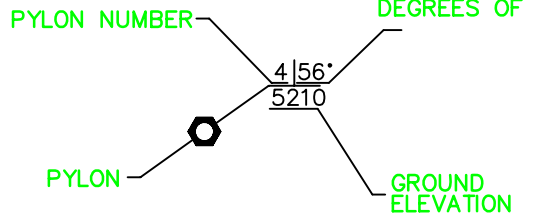

# SPORT CLASS OPTIMUM RACE PATH CRITERIA = 375+ MPH @ 3.0 G's

## LEGEND

SPORT COURSE

RENO